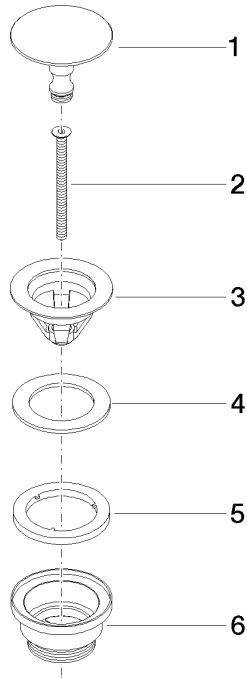

Basin Waste without press-closing 1 1/4" - Light Gold

IMO

10 126 970

Fits: IMO, LULU, MADISON, MEM, TARA,
CL.1, LISSÉ, VAIA, META, CYO

	Light Gold	10 126 970-26
	Chrome	10 126 970-00
	Brushed Platinum	10 126 970-06
	Platinum	10 126 970-08
	Durabrand (23kt Gold)	10 126 970-09
	Dark Chrome	10 126 970-19
	Brushed Light Gold	10 126 970-27
	Brushed Durabrand (23kt Gold)	10 126 970-28
	Matte Black	10 126 970-33
	Brushed Bronze	10 126 970-42
	Brushed Champagne (22kt Gold)	10 126 970-46
	Champagne (22kt Gold)	10 126 970-47
	Brushed Chrome	10 126 970-93
	Brushed Dark Platinum	10 126 970-99

Basin Waste without press-closing 1 1/4" - Light Gold

IMO

10 126 970

Only suitable for sinks without an overflow.

10 126 970

mm [inches]

10 126 970

Parts for other finishes can be found here: [Chrome](#)

Spare parts list

No.	Item Number	Name	Quantity used	Delivery time
1	09 31 20 097-26	plug	1	60
2	09 30 30 179 90	screw	1	2
3	09 11 01 038-26	cup	1	60
4	09 14 05 061 90	seal	1	2
5	09 14 03 153 90	seal	1	2
6	09 11 10 156-26	connection	1	60